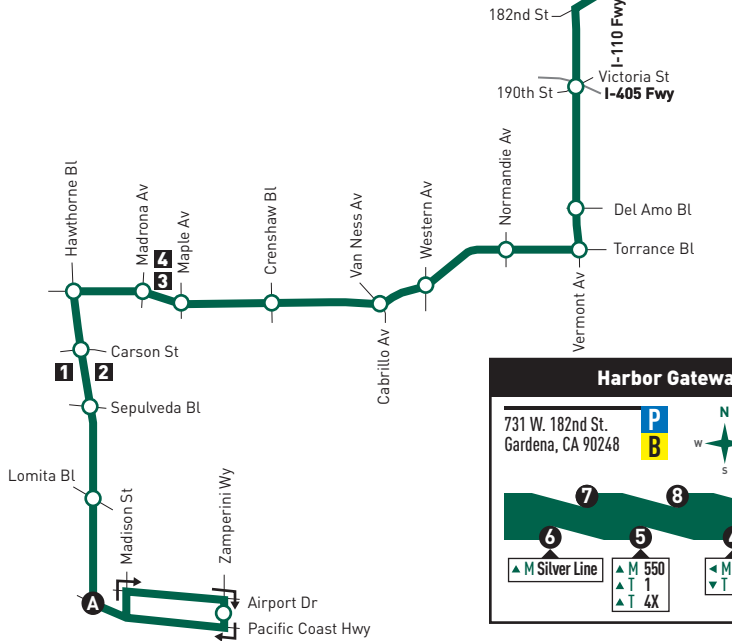

Downtown Los Angeles

Points of Interest 10-23	
10	Exposition Park
11	37th St/USC Station CE 438, CE 448, D Southeast, D King-East, M 81, M 102, M 200, M 460, M 550, M Silver Line, O 701, O 721
12	USC
18	23rd St Station* M Expo Line, M Silver Line
17	L.A. Trade Tech College
15	L.A. Convention Center
16	Staples Center
17	Pico Station M Blue Line, M Expo Line, M Silver Line
18	L.A. Live
19	7th St/Metro Center* M Blue Line, M Expo Line, M Purple Line, M Red Line, M Silver Line
20	L.A. Central Library
21	Pershing Square* F Silver Streak, M Purple Line, M Red Line, M Silver Line
22	L.A. City Hall, Grand Park* F Silver Streak, M Purple Line, M Red Line, M Silver Line
23	Union Station* Amtrak, F Silver Streak, M Gold Line, M Purple Line, M Red Line, M Silver Line, Metrolink

Legend	
	Line 4X
	Line 4X Timepoint
	Park & Ride Lot
	Bike Facilities Available
	Line 4X north & south stop
	Line 4X stop in one direction only
	Northbound
	Southbound
	Westbound
	Eastbound
CC	Carson Circuit
CE	Commuter Express
D	DASH
F	Foothill Transit
G	GTrans
M	Metro
O	OCTA
T	Torrance Transit
*	Only major services shown

Points of Interest 1-9	
1	Carson/Hawthorne Hub See Carson/Hawthorne Hub Connections map.
2	Del Amo Mall
3	Torrance Civic Center & Transit Store
4	Torrance Courthouse
5	Harbor Gateway Transit Center See Harbor Gateway Transit Center Connections map.
6	Rosecrans Station M 125, M 550, M Silver Line, T 1
7	Harbor Freeway Station CE 448, G 1X, M 45, M 81, M 120, M 550, M 745, M Green Line, M Silver Line, O 721, T 1, T 2
8	Manchester Station M 45, M 81, M 115, M 460, M 550, M 745, M Silver Line, O 701, O 721
9	Stauson Station D Southeast, M 45, M 81, M 108, M 358, M 460, M 550, M 745, M Silver Line, O 701, O 721