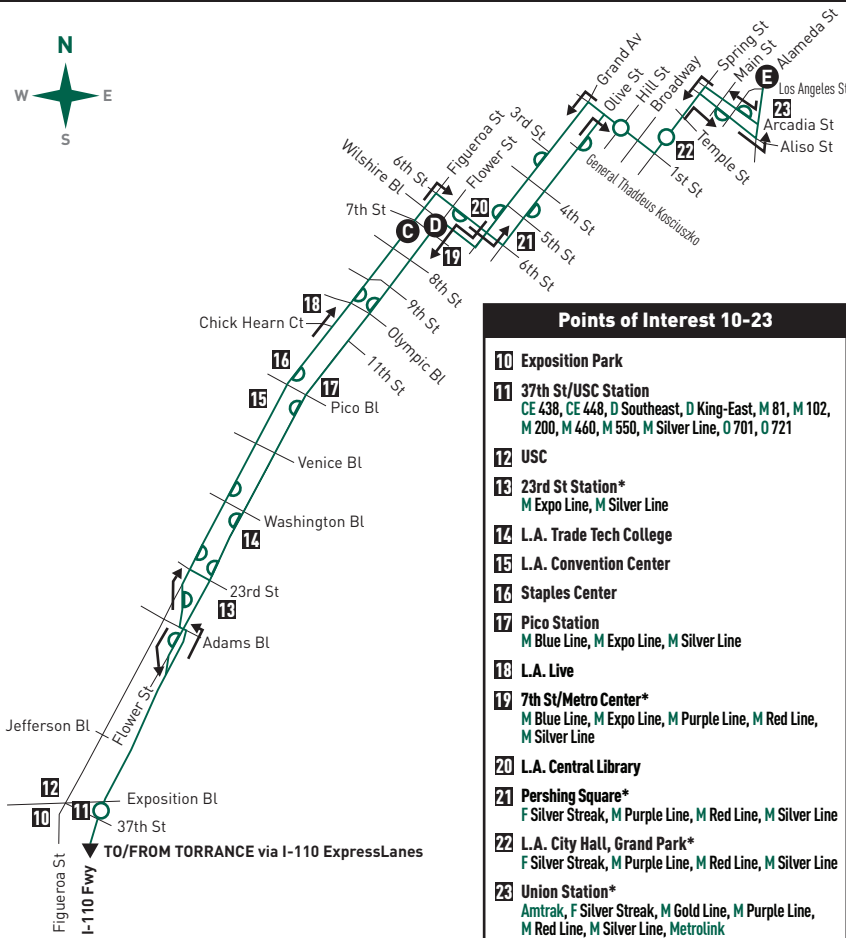

Downtown Los Angeles

Points of Interest 10-23	
10	Exposition Park
11	37th St/USC Station CE 438, CE 448, D Southeast, D King-East, M 81, M 102, M 200, M 460, M 550, M Silver Line, O 701, O 721
12	USC
18	23rd St Station* M Expo Line, M Silver Line
17	L.A. Trade Tech College
15	L.A. Convention Center
16	Staples Center
17	Pico Station M Blue Line, M Expo Line, M Silver Line
18	L.A. Live
19	7th St/Metro Center* M Blue Line, M Expo Line, M Purple Line, M Red Line, M Silver Line
20	L.A. Central Library
21	Pershing Square* F Silver Streak, M Purple Line, M Red Line, M Silver Line
22	L.A. City Hall, Grand Park* F Silver Streak, M Purple Line, M Red Line, M Silver Line
23	Union Station* Amtrak, F Silver Streak, M Gold Line, M Purple Line, M Red Line, M Silver Line, Metrolink

Legend	
	Line 4X
	Line 4X Timepoint
	Park & Ride Lot
	Bike Facilities Available
	Line 4X north & south stop
	Line 4X stop in one direction only
	Northbound
	Southbound
	Westbound
	Eastbound
CC	Carson Circuit
CE	Commuter Express
D	DASH
F	Foothill Transit
G	GTrans
M	Metro
O	OCTA
T	Torrance Transit
*	Only major services shown

Points of Interest 1-9	
1	Carson/Hawthorne Hub See Carson/Hawthorne Hub Connections map.
2	Del Amo Mall
3	Torrance Civic Center & Transit Store
4	Torrance Courthouse
5	Harbor Gateway Transit Center See Harbor Gateway Transit Center Connections map.
6	Rosecrans Station M 125, M 550, M Silver Line, T 1
7	Harbor Freeway Station CE 448, G 1X, M 45, M 81, M 120, M 550, M 745, M Green Line, M Silver Line, O 721, T 1, T 2
8	Manchester Station M 45, M 81, M 115, M 460, M 550, M 745, M Silver Line, O 701, O 721
9	Stauson Station D Southeast, M 45, M 81, M 108, M 358, M 460, M 550, M 745, M Silver Line, O 701, O 721