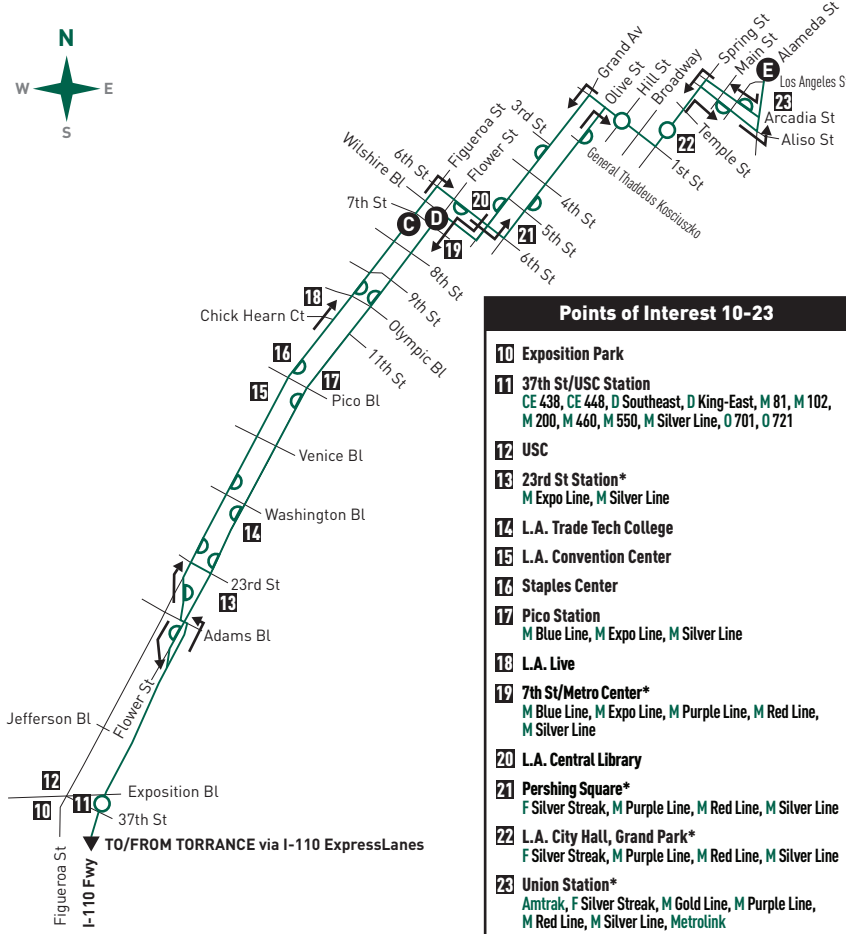

# Downtown Los Angeles

- ### Points of Interest 10-23
- 10** Exposition Park
  - 11** 37th St/USC Station  
CE 438, CE 448, D Southeast, D King-East, M 81, M 102, M 200, M 460, M 550, M Silver Line, O 701, O 721
  - 12** USC
  - 13** 23rd St Station\*  
M Expo Line, M Silver Line
  - 14** L.A. Trade Tech College
  - 15** L.A. Convention Center
  - 16** Staples Center
  - 17** Pico Station  
M Blue Line, M Expo Line, M Silver Line
  - 18** L.A. Live
  - 19** 7th St/Metro Center\*  
M Blue Line, M Expo Line, M Purple Line, M Red Line, M Silver Line
  - 20** L.A. Central Library
  - 21** Pershing Square\*  
F Silver Streak, M Purple Line, M Red Line, M Silver Line
  - 22** L.A. City Hall, Grand Park\*  
F Silver Streak, M Purple Line, M Red Line, M Silver Line
  - 23** Union Station\*  
Amtrak, F Silver Streak, M Gold Line, M Purple Line, M Red Line, M Silver Line, Metrolink

- ### Legend
- Line 4X
  - D** Line 4X Timepoint
  - P** Park & Ride Lot
  - B** Bike Facilities Available
  - Line 4X north & south stop
  - ◐ Line 4X stop in one direction only
  - ▲ Northbound
  - ▼ Southbound
  - ◀ Westbound
  - ▶ Eastbound
  - CC Carson Circuit
  - CE Commuter Express
  - DASH
  - Foothill Transit
  - GTrans
  - M Metro
  - O OCTA
  - T Torrance Transit
  - \* Only major services shown

- ### Points of Interest 1-9
- 1** Carson/Hawthorne Hub  
See Carson/Hawthorne Hub Connections map.
  - 2** Del Amo Mall
  - 3** Torrance Civic Center & Transit Store
  - 4** Torrance Courthouse
  - 5** Harbor Gateway Transit Center  
See Harbor Gateway Transit Center Connections map.
  - 6** Rosecrans Station  
M 125, M 550, M Silver Line, T 1
  - 7** Harbor Freeway Station  
CE 448, G 1X, M 45, M 81, M 120, M 550, M 745, M Green Line, M Silver Line, O 721, T 1, T 2
  - 8** Manchester Station  
M 45, M 81, M 115, M 460, M 550, M 745, M Silver Line, O 701, O 721
  - 9** Slauson Station  
D Southeast, M 45, M 81, M 108, M 358, M 460, M 550, M 745, M Silver Line, O 701, O 721