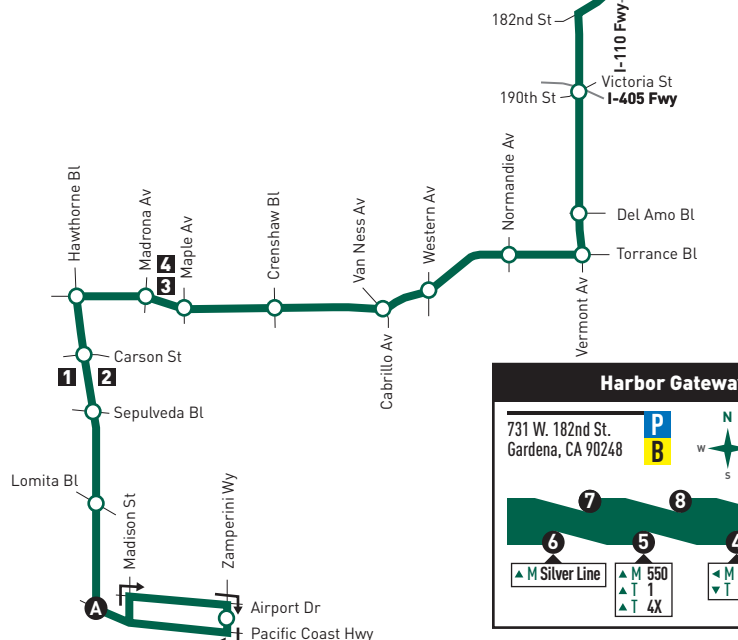

# Downtown Los Angeles

- ### Points of Interest 10-23
- 10** Exposition Park
  - 11** 37th St/USC Station  
CE 438, CE 448, D Southeast, D King-East, M 81, M 102, M 200, M 460, M 550, M Silver Line, O 701, O 721
  - 12** USC
  - 13** 23rd St Station\*  
M Expo Line, M Silver Line
  - 14** L.A. Trade Tech College
  - 15** L.A. Convention Center
  - 16** Staples Center
  - 17** Pico Station  
M Blue Line, M Expo Line, M Silver Line
  - 18** L.A. Live
  - 19** 7th St/Metro Center\*  
M Blue Line, M Expo Line, M Purple Line, M Red Line, M Silver Line
  - 20** L.A. Central Library
  - 21** Pershing Square\*  
F Silver Streak, M Purple Line, M Red Line, M Silver Line
  - 22** L.A. City Hall, Grand Park\*  
F Silver Streak, M Purple Line, M Red Line, M Silver Line
  - 23** Union Station\*  
Amtrak, F Silver Streak, M Gold Line, M Purple Line, M Red Line, M Silver Line, Metrolink

- ### Legend
- Line 4X
  - D** Line 4X Timepoint
  - P** Park & Ride Lot
  - B** Bike Facilities Available
  - Line 4X north & south stop
  - ◐ Line 4X stop in one direction only
  - ▲ Northbound
  - ▼ Southbound
  - ◀ Westbound
  - ▶ Eastbound
  - CC Carson Circuit
  - CE Commuter Express
  - DASH
  - Foothill Transit
  - GTrans
  - M Metro
  - O OCTA
  - T Torrance Transit
  - \* Only major services shown

- ### Points of Interest 1-9
- 1** Carson/Hawthorne Hub  
See Carson/Hawthorne Hub Connections map.
  - 2** Del Amo Mall
  - 3** Torrance Civic Center & Transit Store
  - 4** Torrance Courthouse
  - 5** Harbor Gateway Transit Center  
See Harbor Gateway Transit Center Connections map.
  - 6** Rosecrans Station  
M 125, M 550, M Silver Line, T 1
  - 7** Harbor Freeway Station  
CE 448, G 1X, M 45, M 81, M 120, M 550, M 745, M Green Line, M Silver Line, O 721, T 1, T 2
  - 8** Manchester Station  
M 45, M 81, M 115, M 460, M 550, M 745, M Silver Line, O 701, O 721
  - 9** Slauson Station  
D Southeast, M 45, M 81, M 108, M 358, M 460, M 550, M 745, M Silver Line, O 701, O 721