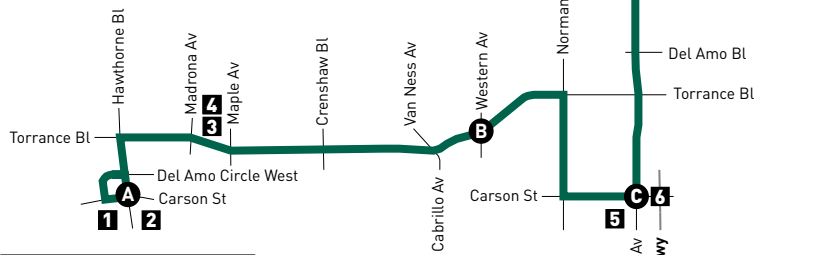

Harbor Gateway Transit Center Connections

731 W. 182nd St.
Gardena, CA 90248

▲ M Silver Line	▲ M 550 ▲ T 1 ▲ T 4X	▲ M 130 ▲ M 344	▲ G 4 ▲ M 52 ▲ M 352	▲ M 130 ▲ M 205 ▲ T 6	▼ CC N/S
-----------------	----------------------------	--------------------	----------------------------	-----------------------------	----------

Carson/Hawthorne Hub Connections

▲ T1 ▲ T6 ▲ T9	▲ T3 ▲ T4X ▲ T8 ▲ M344
----------------------	---------------------------------

Carson St, Hawthorne Bl

Legend

- Line 1
- Line 1 Timepoint
- Park & Ride Lot
- Bike Facilities Available
- ▲ Northbound
- ▶ Eastbound
- ◀ Westbound
- ▼ Southbound
- CC Carson Circuit
- CE Commuter Express
- G GTrans
- M Metro
- O OCTA
- T Torrance Transit

Points of Interest

- 1 Carson/Hawthorne Hub**
See Carson/Hawthorne Hub Connections map.
- 2 Del Amo Fashion Center**
- 3 Torrance Civic Center & Transit Store**
- 4 Torrance Courthouse**
- 5 Harbor-UCLA Medical Center**
- 6 Harbor Freeway/Carson Station**
M Silver Line
- 7 Harbor Gateway Transit Center**
See Harbor Gateway Transit Center Connections map.
- 8 Rosecrans Station**
M 125, M 550, M Silver Line, T 4X
- 9 Harbor Freeway Station Street Level**
CE 448, G 1X, M 45, M 81, M 120, M 745, M 550, M Green Line, M Silver Line, O 721, T 2, T 4X