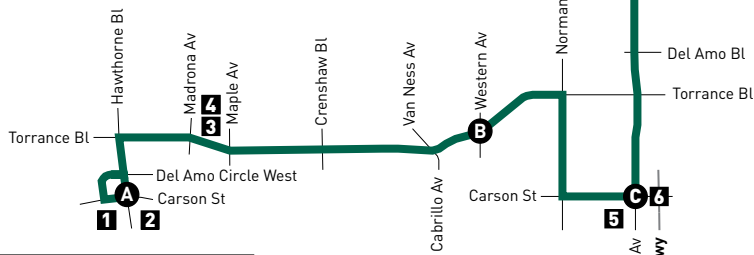

Harbor Gateway Transit Center Connections

731 W. 182nd St.
Gardena, CA 90248

▲ M Silver Line	▲ M 550 ▲ T 1 ▲ T 4X	▲ M 130 ▲ M 344	▲ G 4 ▲ M 52 ▲ M 352	▲ M 130 ▲ M 205 ▲ T 6	▼ CC N/S
-----------------	----------------------------	--------------------	----------------------------	-----------------------------	----------

Legend

- Line 1
- Line 1 Timepoint
- Park & Ride Lot
- Bike Facilities Available
- ▲ Northbound
- ▶ Eastbound
- ◀ Westbound
- ▼ Southbound
- CC Carson Circuit
- CE Commuter Express
- G GTrans
- M Metro
- O OCTA
- T Torrance Transit

Points of Interest

- 1 Carson/Hawthorne Hub**
See Carson/Hawthorne Hub Connections map.
- 2 Del Amo Fashion Center**
- 3 Torrance Civic Center & Transit Store**
- 4 Torrance Courthouse**
- 5 Harbor-UCLA Medical Center**
- 6 Harbor Freeway/Carson Station**
M Silver Line
- 7 Harbor Gateway Transit Center**
See Harbor Gateway Transit Center Connections map.
- 8 Rosecrans Station**
M 125, M 550, M Silver Line, T 4X
- 9 Harbor Freeway Station Street Level**
CE 448, G 1X, M 45, M 81, M 120, M 745, M 550, M Green Line, M Silver Line, O 721, T 2, T 4X

Weekdays / Entre Semana

South / Sur

Harbor Freeway Station
 Figueroa St at Rosecrans Av
 Harbor Gateway Transit Center (Bay 2)
 Vermont Av at Carson St
 Torrance Bl at Western Av
 Carlson St at Hawthorne Bl (Del Amo Fashion Center)