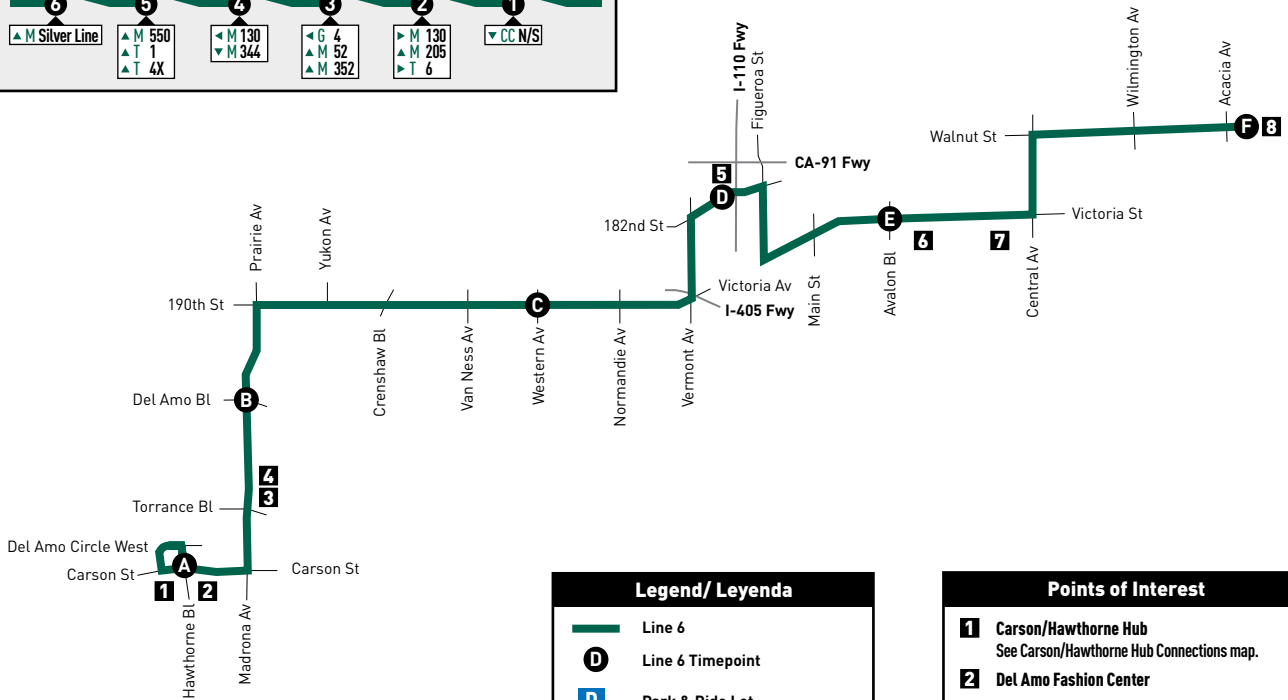

Harbor Gateway Transit Center Connections

731 W. 182nd St.
Gardena, CA 90248

7	8	9	10	11	12
▲ M Silver Line	▲ M 550 ▲ T 1 ▲ T 4X	▼ M 130 ▼ M 344	▼ G 4 ▲ M 52 ▲ M 352	▼ G 2 ▼ M 205 ▲ T 6	▲ G 2 ▲ T 1 ▲ T 4X

Artesia Station Connections

5	4	3	2	1
▼ M 130 ▼ M 202 ▼ M 205 ▼ CO 5	▼ M 60	▼ LB 51 ▼ LB 52 ▲ M 260	▼ LB 61	▲ M 762 ▲ T 6

1920½ Acacia Ave
Compton, CA 90220

Carson/Hawthorne Hub Connections

▲ T 1 ▲ T 6 ▲ T 9	▲ T 3 ▲ T 4X ▲ T 8 ▲ M 344
-------------------------	-------------------------------------

Carson St

▲ T 9 ▲ T 4X ▲ T 7 ▲ T 8 ▲ M 344	▲ T 17
--	--------

Legend/ Leyenda

- Line 6
- Line 6 Timepoint
- Park & Ride Lot
- Bike Facilities Available
- ▲ Northbound
- ▶ Eastbound
- ▼ Westbound
- ▼ Southbound
- CC Carson Circuit
- G GTrans
- LB Long Beach Transit
- M Metro
- T Torrance Transit
- CO Compton Renaissance Transit

Points of Interest

- 1** Carson/Hawthorne Hub
See Carson/Hawthorne Hub Connections map.
- 2** Del Amo Fashion Center
- 3** Torrance Civic Center & Transit Store
- 4** Torrance Courthouse
- 5** Harbor Gateway Transit Center
See Harbor Gateway Transit Center Connections map.
- 6** Home Depot Center
- 7** Cal State Dominguez Hills
- 8** Artesia Station
See Artesia Station Connections map.