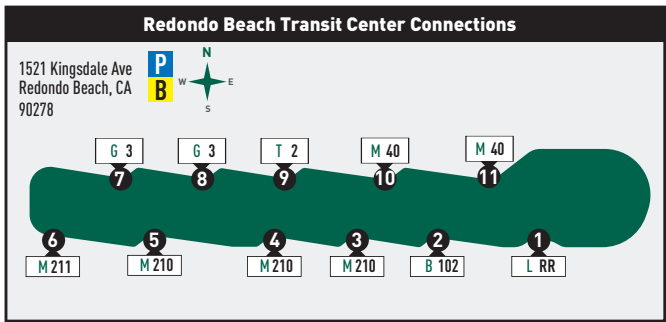

Legend	
	Line 2
	Line 2 Timepoint
	Northbound
	Eastbound
	Westbound
	Southbound
	Beach Cities Transit
	Commuter Express
	GTrans
	Lawndale Beat
	Metro
	OCTA
	Torrance Transit

Points of Interest	
1	Del Amo Mall
2	Little Company of Mary Hospital
3	Torrance Civic Center
4	South Bay Galleria
5	Redondo Beach Transit Center See Redondo Beach Transit Center Connections map
6	El Camino College See El Camino College Connections map.

Weekdays / Entre Semana

North / Norte				
A	C	D	E	
6:04a	6:10a	6:21a	6:36a	
7:21	7:28	7:42	7:57	
8:29	8:36	8:51	9:06	
9:45	9:52	10:06	10:21	
10:56	11:03	11:17	11:32	
12:11p	12:18p	12:33p	12:48p	
1:30	1:38	1:53	2:09	
2:43	2:51	3:06	3:22	
4:01	4:09	4:25	4:41	
5:21	5:29	5:45	6:01	
6:34	6:42	6:58	7:14	
7:49	7:56	8:09	8:23	
8:56	9:03	9:16	9:30	

Weekdays / Entre Semana

South / Sur				
E	D	C	B	A
6:28a	6:43a	6:53a	6:54a	6:57a
7:36	7:51	8:01	8:02	8:05
8:46	9:02	9:13	9:15	9:18
10:02	10:16	10:26	10:28	10:31
11:12	11:27	11:40	11:42	11:45
12:32p	12:47p	12:59p	1:01p	1:04p
1:43	1:58	2:11	2:14	2:17
3:01	3:16	3:29	3:32	3:35
4:23	4:37	4:49	4:52	4:55
5:39	5:53	6:04	6:06	6:09
6:54	7:08	7:19	7:21	7:24
8:03	8:17	8:27	8:29	8:32