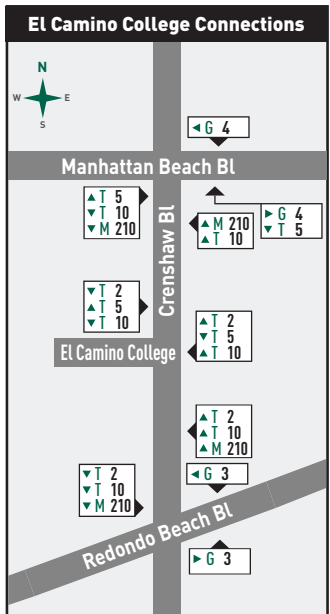

Legend	
	Line 2
	Line 2 Timepoint
	Northbound
	Eastbound
	Westbound
	Southbound
	Beach Cities Transit
	Commuter Express
	GTrans
	Lawndale Beat
	Metro
	OCTA
	Torrance Transit

Points of Interest	
1	Del Amo Mall
2	Little Company of Mary Hospital
3	Torrance Civic Center
4	South Bay Galleria
5	Redondo Beach Transit Center See Redondo Beach Transit Center Connections map
6	El Camino College See El Camino College Connections map.

Weekdays / Entre Semana

North / Norte				
A	C	D	E	
6:04a	6:10a	6:21a	6:36a	
7:21	7:28	7:42	7:57	
8:29	8:36	8:51	9:06	
9:45	9:52	10:06	10:21	
10:56	11:03	11:17	11:32	
12:11p	12:18p	12:33p	12:48p	
1:30	1:38	1:53	2:09	
2:43	2:51	3:06	3:22	
4:01	4:09	4:25	4:41	
5:21	5:29	5:45	6:01	
6:34	6:42	6:58	7:14	
7:49	7:56	8:09	8:23	
8:56	9:03	9:16	9:30	

Weekdays / Entre Semana

South / Sur				
E	D	C	B	A
6:28a	6:43a	6:53a	6:54a	6:57a
7:36	7:51	8:01	8:02	8:05
8:46	9:02	9:13	9:15	9:18
10:02	10:16	10:26	10:28	10:31
11:12	11:27	11:40	11:42	11:45
12:32p	12:47p	12:59p	1:01p	1:04p
1:43	1:58	2:11	2:14	2:17
3:01	3:16	3:29	3:32	3:35
4:23	4:37	4:49	4:52	4:55
5:39	5:53	6:04	6:06	6:09
6:54	7:08	7:19	7:21	7:24
8:03	8:17	8:27	8:29	8:32

Saturday / Sabado

E	D	C	B	A
6:27a	6:41a	6:50a	6:52a	6:55a
7:35	7:49	7:58	8:00	8:03
8:46	9:00	9:11	9:13	9:16
10:02	10:16	10:26	10:28	10:31
11:12	11:27	11:39	11:41	11:44
12:30p	12:45p	12:56p	12:58p	1:01p
1:41	1:56	2:08	2:11	2:14
3:01	3:16	3:28	3:31	3:34
4:23	4:37	4:49	4:52	4:55
5:38	5:52	6:02	6:04	6:07
6:52	7:06	7:16	7:18	7:21
8:00	8:14	8:23	8:25	8:28