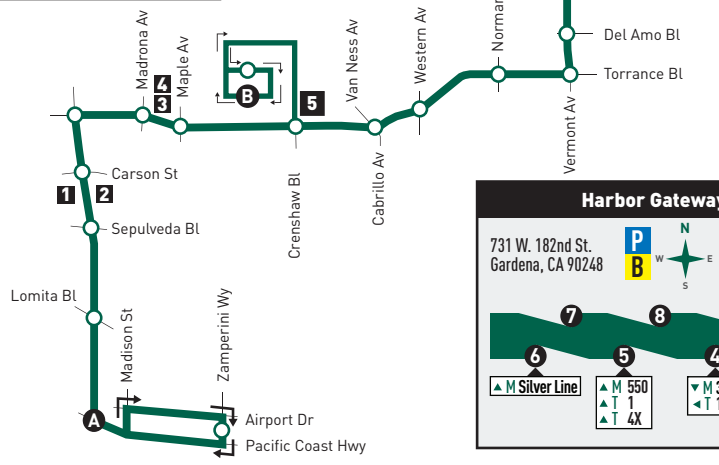

Legend	
	Line 4X
	Line 4X Timepoint
	Park & Ride Lot
	Bike Facilities Available
	Line 4X north & south stop
	Line 4X stop in one direction only
	Northbound
	Eastbound
	Westbound
	Southbound
	Carson Circuit
	Commuter Express
	DASH
	Foothill Transit
	GTrans
	Metro
	OCTA
	Torrance Transit
* Only major services shown	

Points of Interest 1-10	
<b>1</b>	<b>Carson/Hawthorne Hub</b> See Carson/Hawthorne Hub Connections map.
<b>2</b>	<b>Del Amo Mall</b>
<b>3</b>	<b>Torrance Civic Center</b>
<b>4</b>	<b>Torrance Courthouse</b>
<b>5</b>	<b>Mary K. Giordano Regional Transit Center</b> T 1, T R3, T 4X, T 5, T 6, T 10, T 10X
<b>6</b>	<b>Harbor Gateway Transit Center</b> See Harbor Gateway Transit Center Connections map.
<b>7</b>	<b>Rosecrans Station</b> M 125, M 550, M Silver Line, T 1
<b>8</b>	<b>Harbor Freeway Station</b> CE 448, G 1X, M 45, M 81, M 120, M 550, M 745, M Green Line, M Silver Line, O 721, T 1, T 2
<b>9</b>	<b>Manchester Station</b> M 45, M 81, M 115, M 460, M 550, M 745, M Silver Line, O 701, O 721
<b>10</b>	<b>Slauson Station</b> D Southeast, M 45, M 81, M 108, M 358, M 460, M 550, M 745, M Silver Line, O 701, O 721

**Weekdays / Entre Semana**

**North / Notre**  
 Hawthorne Bl at Pacific Coast Hwy  
 Mary K. Giordano Regional Transit Center (Bay 6)  
 Harbor Gateway Transit Center (Bay 5)  
 Figueroa St at 7th St  
 Alameda St at Los Angeles St (Union Station)

**Weekdays / Entre Semana**

**South / Sur**  
 Alameda St at Los Angeles St (Union Station)  
 Flower St at 7th St  
 Harbor Gateway Transit Center (Bay 12)  
 Mary K. Giordano Regional Transit Center (Bay 6)  
 Hawthorne Bl at Pacific Coast Hwy