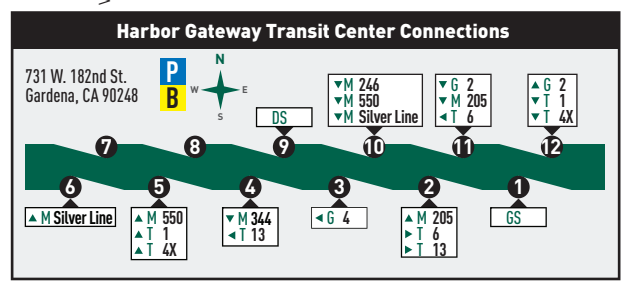

Legend	
	Line 4X
	Line 4X Timepoint
	Park & Ride Lot
	Bike Facilities Available
	Line 4X north & south stop
	Line 4X stop in one direction only
	Northbound
	Eastbound
	Westbound
	Southbound
	Carson Circuit
	Commuter Express
	DASH
	Foothill Transit
	GTrans
	Metro
	OCTA
	Torrance Transit
* Only major services shown	

Points of Interest 1-10	
<b>1</b>	<b>Carson/Hawthorne Hub</b> See Carson/Hawthorne Hub Connections map.
<b>2</b>	<b>Del Amo Mall</b>
<b>3</b>	<b>Torrance Civic Center</b>
<b>4</b>	<b>Torrance Courthouse</b>
<b>5</b>	<b>Mary K. Giordano Regional Transit Center</b> T 1, T R3, T 4X, T 5, T 6, T 10, T 10X
<b>6</b>	<b>Harbor Gateway Transit Center</b> See Harbor Gateway Transit Center Connections map.
<b>7</b>	<b>Rosecrans Station</b> M 125, M 550, M Silver Line, T 1
<b>8</b>	<b>Harbor Freeway Station</b> CE 448, G 1X, M 45, M 81, M 120, M 550, M 745, M Green Line, M Silver Line, O 721, T 1, T 2
<b>9</b>	<b>Manchester Station</b> M 45, M 81, M 115, M 460, M 550, M 745, M Silver Line, O 701, O 721
<b>10</b>	<b>Slauson Station</b> D Southeast, M 45, M 81, M 108, M 358, M 460, M 550, M 745, M Silver Line, O 701, O 721