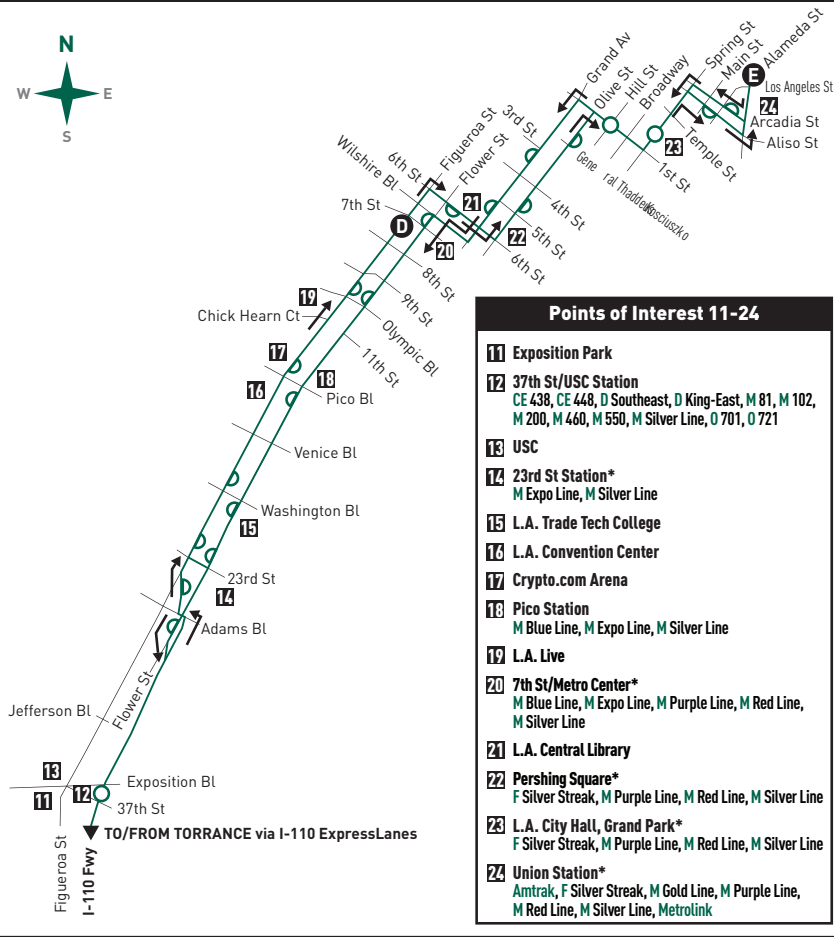

### Downtown Los Angeles

Points of Interest 11-24	
<b>11</b>	<b>Exposition Park</b>
<b>12</b>	<b>37th St/USC Station</b> CE 438, CE 448, D Southeast, D King-East, M 81, M 102, M 200, M 460, M 550, M Silver Line, O 701, O 721
<b>13</b>	<b>USC</b>
<b>14</b>	<b>23rd St Station*</b> M Expo Line, M Silver Line
<b>15</b>	<b>L.A. Trade Tech College</b>
<b>16</b>	<b>L.A. Convention Center</b>
<b>17</b>	<b>Crypto.com Arena</b>
<b>18</b>	<b>Pico Station</b> M Blue Line, M Expo Line, M Silver Line
<b>19</b>	<b>L.A. Live</b>
<b>20</b>	<b>7th St/Metro Center*</b> M Blue Line, M Expo Line, M Purple Line, M Red Line, M Silver Line
<b>21</b>	<b>L.A. Central Library</b>
<b>22</b>	<b>Pershing Square*</b> F Silver Streak, M Purple Line, M Red Line, M Silver Line
<b>23</b>	<b>L.A. City Hall, Grand Park*</b> F Silver Streak, M Purple Line, M Red Line, M Silver Line
<b>24</b>	<b>Union Station*</b> Amtrak, F Silver Streak, M Gold Line, M Purple Line, M Red Line, M Silver Line, Metrolink

Legend	
	Line 4X
	Line 4X Timepoint
	Park & Ride Lot
	Bike Facilities Available
	Line 4X north & south stop
	Line 4X stop in one direction only
	Northbound
	Eastbound
	Westbound
	Southbound
	Carson Circuit
	Commuter Express
	DASH
	Foothill Transit
	GTrans
	Metro
	OCTA
	Torrance Transit
* Only major services shown	