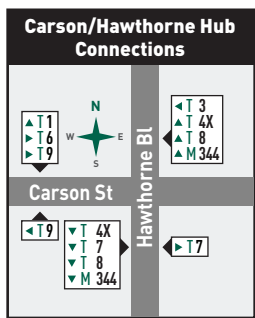

### Downtown Los Angeles

Points of Interest 11-24	
<b>11</b>	<b>Exposition Park</b>
<b>12</b>	<b>37th St/USC Station</b> CE 438, CE 448, D Southeast, D King-East, M 81, M 102, M 200, M 460, M 550, M Silver Line, O 701, O 721
<b>13</b>	<b>USC</b>
<b>14</b>	<b>23rd St Station*</b> M Expo Line, M Silver Line
<b>15</b>	<b>L.A. Trade Tech College</b>
<b>16</b>	<b>L.A. Convention Center</b>
<b>17</b>	<b>Crypto.com Arena</b>
<b>18</b>	<b>Pico Station</b> M Blue Line, M Expo Line, M Silver Line
<b>19</b>	<b>L.A. Live</b>
<b>20</b>	<b>7th St/Metro Center*</b> M Blue Line, M Expo Line, M Purple Line, M Red Line, M Silver Line
<b>21</b>	<b>L.A. Central Library</b>
<b>22</b>	<b>Pershing Square*</b> F Silver Streak, M Purple Line, M Red Line, M Silver Line
<b>23</b>	<b>L.A. City Hall, Grand Park*</b> F Silver Streak, M Purple Line, M Red Line, M Silver Line
<b>24</b>	<b>Union Station*</b> Amtrak, F Silver Streak, M Gold Line, M Purple Line, M Red Line, M Silver Line, Metrolink

Points of Interest 1-10	
<b>1</b>	<b>Carson/Hawthorne Hub</b> See Carson/Hawthorne Hub Connections map.
<b>2</b>	<b>Del Amo Mall</b>
<b>3</b>	<b>Torrance Civic Center</b>
<b>4</b>	<b>Torrance Courthouse</b>
<b>5</b>	<b>Mary K. Giordano Regional Transit Center</b> T 1, T R3, T 4X, T 5, T 6, T 10, T 10X
<b>6</b>	<b>Harbor Gateway Transit Center</b> See Harbor Gateway Transit Center Connections map.
<b>7</b>	<b>Rosecrans Station</b> M 125, M 550, M Silver Line, T 1
<b>8</b>	<b>Harbor Freeway Station</b> CE 448, G 1X, M 45, M 81, M 120, M 550, M 745, M Green Line, M Silver Line, O 721, T 1, T 2
<b>9</b>	<b>Manchester Station</b> M 45, M 81, M 115, M 460, M 550, M 745, M Silver Line, O 701, O 721
<b>10</b>	<b>Slauson Station</b> D Southeast, M 45, M 81, M 108, M 358, M 460, M 550, M 745, M Silver Line, O 701, O 721