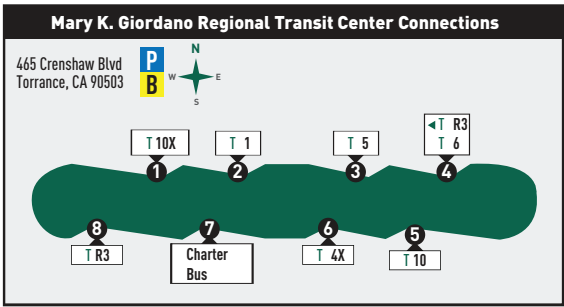

Legend	
	Line 4X
	Line 4X Timepoint
	Park & Ride Lot
	Bike Facilities Available
	Line 4X north & south stop
	Line 4X stop in one direction only
	Northbound
	Eastbound
	Westbound
	Southbound
	Carson Circuit
	Commuter Express
	DASH
	Foothill Transit
	GTrans
	Metro
	OCTA
	Torrance Transit
* Only major services shown	

Points of Interest 1-10	
<b>1</b>	<b>Carson/Hawthorne Hub</b> See Carson/Hawthorne Hub Connections map.
<b>2</b>	<b>Del Amo Mall</b>
<b>3</b>	<b>Torrance Civic Center</b>
<b>4</b>	<b>Torrance Courthouse</b>
<b>5</b>	<b>Mary K. Giordano Regional Transit Center</b> T 1, T R3, T 4X, T 5, T 6, T 10, T 10X
<b>6</b>	<b>Harbor Gateway Transit Center</b> See Harbor Gateway Transit Center Connections map.
<b>7</b>	<b>Rosecrans Station</b> M 125, M 550, M Silver Line, T 1
<b>8</b>	<b>Harbor Freeway Station</b> CE 448, G 1X, M 45, M 81, M 120, M 550, M 745, M Green Line, M Silver Line, O 721, T 1, T 2
<b>9</b>	<b>Manchester Station</b> M 45, M 81, M 115, M 460, M 550, M 745, M Silver Line, O 701, O 721
<b>10</b>	<b>Slauson Station</b> D Southeast, M 45, M 81, M 108, M 358, M 460, M 550, M 745, M Silver Line, O 701, O 721