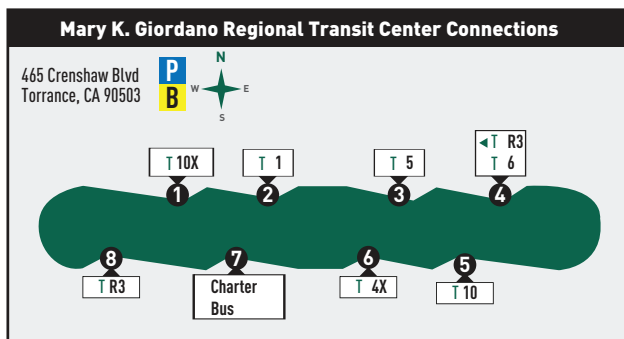

Legend

	Line 5
	Line 5 Timepoint
	Northbound
	Eastbound
	Westbound
	Southbound
	GTrans
	Metro
	Torrance Transit

Points of Interest

- Lomita City Hall**
- Charles H. Wilson Park, Southern California Regional Occupational Center**
- Downtown Torrance**
- Mary K. Giordano Regional Transit Center**
See Mary K. Giordano Regional Transit Center Connections map.
- El Camino College**
See El Camino College Connections map.

Weekdays / EntreSemana

North / Norte				
A	B	C	D	E
5:41a	5:52a	6:04a	6:17a	6:25a
6:44	6:56	7:12	7:25	7:33
7:49	8:02	8:20	8:34	8:43
9:11	9:21	9:36	9:50	9:59
10:20	10:29	10:45	10:59	11:08
11:37	11:49	12:06p	12:20p	12:29p
12:48p	1:00p	1:17	1:31	1:40
2:04	2:16	2:34	2:49	2:58
3:27	3:40	3:55	4:10	4:20
4:41	4:54	5:12	5:27	5:36
6:01	6:12	6:28	6:43	6:51
7:16	7:25	7:39	7:52	8:00
8:25	8:34	8:48	9:01	9:09
9:32	9:41	9:55	10:08	10:16

Weekdays / EntreSemana

South / Sur				
E	D	C	B	A
6:39a	6:47a	7:00a	7:16a	7:27a
8:00	8:09	8:22	8:38	8:49
9:09	9:17	9:32	9:47	9:58
10:25	10:33	10:48	11:03	11:14
11:35	11:43	11:57	12:12p	12:24p
12:51p	12:59p	1:13p	1:28	1:40
2:12	2:20	2:32	2:47	3:02
3:25	3:33	3:48	4:02	4:15
4:44	4:52	5:08	5:25	5:38
6:04	6:12	6:27	6:42	6:52
7:17	7:24	7:37	7:52	8:01
8:26	8:34	8:46	8:59	9:08
9:33	9:40	9:52	10:07	10:16