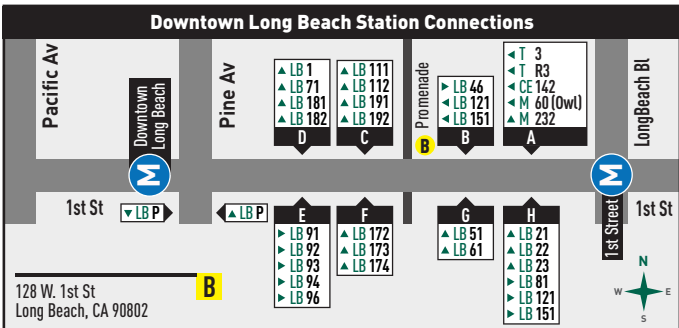

3
Rapid

Points of Interest

- 1** Mary K. Giordano Regional Transit Center
See Mary K. Giordano Regional Transit Center Connections map.
- 2** Little Company of Mary Hospital
- 3** Carson/Hawthorne Hub
See Carson/Hawthorne Hub Connections map.
- 4** Del Amo Mall
- 5** Harbor-UCLA Medical Center
- 6** Harbor Freeway/Carson Station
M J Line (Silver)
- 7** Carson Civic Center
- 8** Pacific Coast Hwy Station
M A Line (Blue)
- 9** Anaheim Station
M A Line (Blue)
- 10** Pacific Station
M A Line (Blue)
- 11** Downtown Long Beach Station
See Downtown Long Beach Station Connections map.

Legend

-  Rapid 3
-  Rapid 3 Timepoint
-  Rapid 3 Stop
-  Eastbound Rapid 3 Stop
-  Westbound Rapid 3 Stop
-  Metro Blue Line Station
-  Park & Ride Lot
-  Bike Facilities Available
-  Bike Station
-  Northbound
-  Eastbound
-  Westbound
-  Southbound
-  Beach Cities Transit
-  Commuter Express
-  GTrans
-  Lawndale Beat
-  Long Beach Transit
-  Metro
-  Torrance Transit

East / Este

Mary K. Giordano Regional Transit Center (Bay B)
Carson St at Del Amo Circle Bl (Del Amo Mall)
Avalon Bl at Sepulveda Bl
Pacific Coast Hwy at Santa Fe Av
Downtown Long Beach Station (Shelter A)
1st St at Long Beach Bl

Weekdays / Entre Semana

West / Oeste

Downtown Long Beach Station (Shelter A)
Pacific Coast Hwy at Santa Fe Av
Avalon Bl at Sepulveda Bl
Carson St at Del Amo Circle Bl
Mary K. Giordano Regional Transit Center (Bay B)