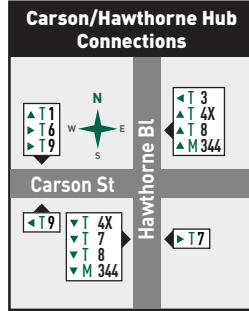

3
Rapid

Points of Interest

- 1** Mary K. Giordano Regional Transit Center
See Mary K. Giordano Regional Transit Center Connections map.
- 2** Little Company of Mary Hospital
- 3** Carson/Hawthorne Hub
See Carson/Hawthorne Hub Connections map.
- 4** Del Amo Mall
- 5** Harbor-UCLA Medical Center
- 6** Harbor Freeway/Carson Station
M J Line (Silver)
- 7** Carson Civic Center
- 8** Pacific Coast Hwy Station
M A Line (Blue)
- 9** Anaheim Station
M A Line (Blue)
- 10** Pacific Station
M A Line (Blue)
- 11** Downtown Long Beach Station
See Downtown Long Beach Station Connections map.

Legend

-  Rapid 3
-  Rapid 3 Timepoint
-  Rapid 3 Stop
-  Eastbound Rapid 3 Stop
-  Westbound Rapid 3 Stop
-  Metro Blue Line Station
-  Park & Ride Lot
-  Bike Facilities Available
-  Bike Station
-  Northbound
-  Eastbound
-  Westbound
-  Southbound
-  Beach Cities Transit
-  Commuter Express
-  GTrans
-  Lawndale Beat
-  Long Beach Transit
-  Metro
-  Torrance Transit

East / Este

Mary K. Giordano Regional Transit Center (Bay B)
Carson St at Del Amo Circle Bl (Del Amo Mall)
Avalon Bl at Sepulveda Bl
Pacific Coast Hwy at Santa Fe Av
Downtown Long Beach Station (Shelter A)
1st St at Long Beach Bl

Weekdays / Entre Semana

West / Oeste

Downtown Long Beach Station (Shelter A)
Pacific Coast Hwy at Santa Fe Av
Avalon Bl at Sepulveda Bl
Carson St at Del Amo Circle Bl
Mary K. Giordano Regional Transit Center (Bay B)