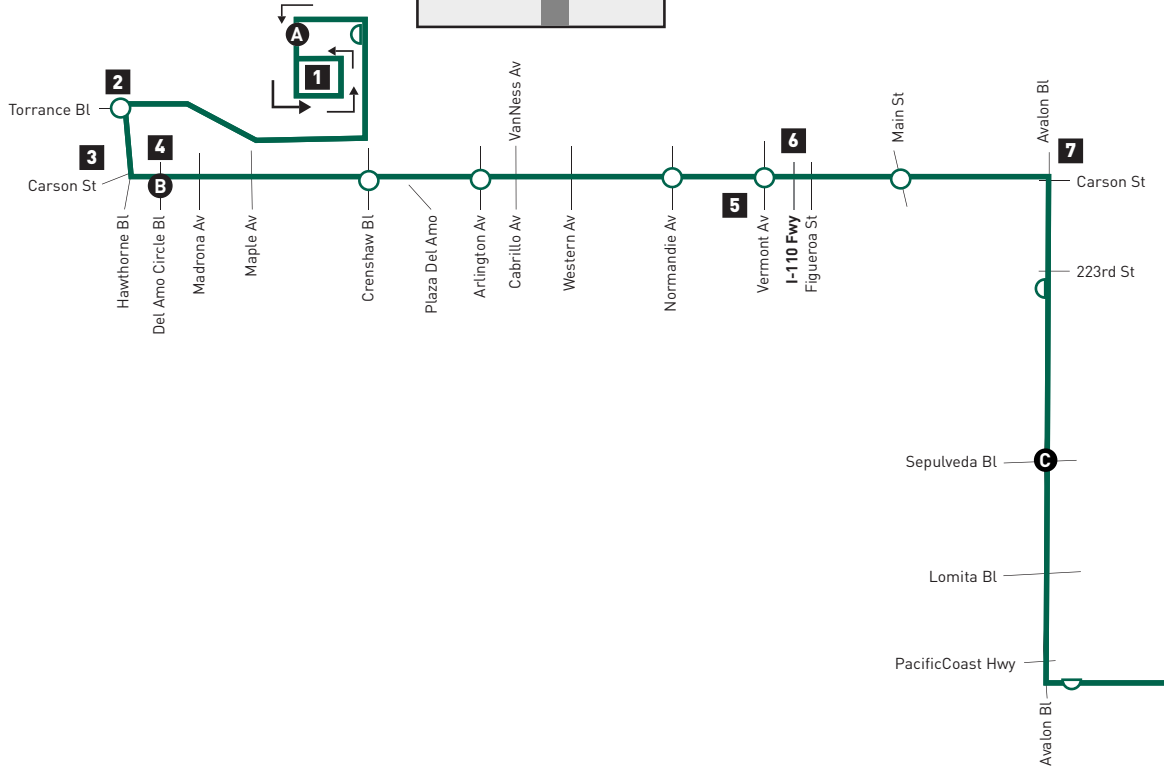

3
Rapid

Points of Interest

- 1** Mary K. Giordano Regional Transit Center
See Mary K. Giordano Regional Transit Center Connections map.
- 2** Little Company of Mary Hospital
- 3** Carson/Hawthorne Hub
See Carson/Hawthorne Hub Connections map.
- 4** Del Amo Mall
- 5** Harbor-UCLA Medical Center
- 6** Harbor Freeway/Carson Station
M J Line (Silver)
- 7** Carson Civic Center
- 8** Pacific Coast Hwy Station
M A Line (Blue)
- 9** Anaheim Station
M A Line (Blue)
- 10** Pacific Station
M A Line (Blue)
- 11** Downtown Long Beach Station
See Downtown Long Beach Station Connections map.

Legend

-  Rapid 3
-  Rapid 3 Timepoint
-  Rapid 3 Stop
-  Eastbound Rapid 3 Stop
-  Westbound Rapid 3 Stop
-  Metro Blue Line Station
-  Park & Ride Lot
-  Bike Facilities Available
-  Bike Station
-  Northbound
-  Eastbound
-  Westbound
-  Southbound
-  Beach Cities Transit
-  Commuter Express
-  GTrans
-  Lawndale Beat
-  Long Beach Transit
-  Metro
-  Torrance Transit

East / Este

Mary K. Giordano Regional Transit Center (Bay B)
Carson St at Del Amo Circle Bl (Del Amo Mall)
Avalon Bl at Sepulveda Bl
Pacific Coast Hwy at Santa Fe Av
Downtown Long Beach Station (Shelter A)
1st St at Long Beach Bl

Weekdays / Entre Semana

West / Oeste

Downtown Long Beach Station (Shelter A)
Pacific Coast Hwy at Santa Fe Av
Avalon Bl at Sepulveda Bl
Carson St at Del Amo Circle Bl
Mary K. Giordano Regional Transit Center (Bay B)