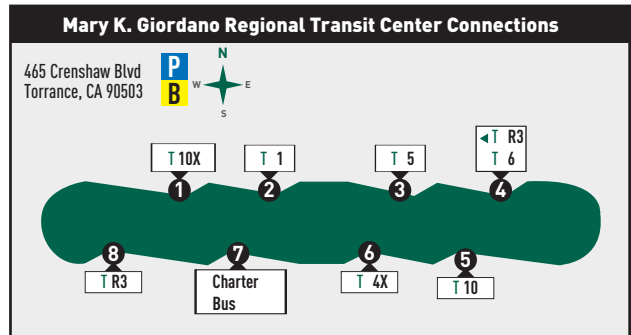

3
Rapid

Points of Interest

- 1** Mary K. Giordano Regional Transit Center
See Mary K. Giordano Regional Transit Center Connections map.
- 2** Little Company of Mary Hospital
- 3** Carson/Hawthorne Hub
See Carson/Hawthorne Hub Connections map.
- 4** Del Amo Mall
- 5** Harbor-UCLA Medical Center
- 6** Harbor Freeway/Carson Station
M J Line (Silver)
- 7** Carson Civic Center
- 8** Pacific Coast Hwy Station
M A Line (Blue)
- 9** Anaheim Station
M A Line (Blue)
- 10** Pacific Station
M A Line (Blue)
- 11** Downtown Long Beach Station
See Downtown Long Beach Station Connections map.

Legend

-  Rapid 3
-  Rapid 3 Timepoint
-  Rapid 3 Stop
-  Eastbound Rapid 3 Stop
-  Westbound Rapid 3 Stop
-  Metro Blue Line Station
-  Park & Ride Lot
-  Bike Facilities Available
-  Bike Station
-  Northbound
-  Eastbound
-  Westbound
-  Southbound
-  Beach Cities Transit
-  Commuter Express
-  GTrans
-  Lawndale Beat
-  Long Beach Transit
-  Metro
-  Torrance Transit

East / Este

Mary K. Giordano Regional Transit Center (Bay B)
Carson St at Del Amo Circle Bl (Del Amo Mall)
Avalon Bl at Sepulveda Bl
Pacific Coast Hwy at Santa Fe Av
Downtown Long Beach Station (Shelter A)
1st St at Long Beach Bl

Weekdays / Entre Semana

West / Oeste

Downtown Long Beach Station (Shelter A)
Pacific Coast Hwy at Santa Fe Av
Avalon Bl at Sepulveda Bl
Carson St at Del Amo Circle Bl
Mary K. Giordano Regional Transit Center (Bay B)