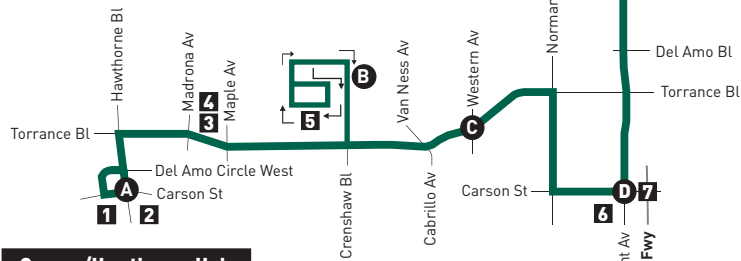

### Harbor Gateway Transit Center Connections

731 W. 182nd St.  
Gardena, CA 90248

### Points of Interest

- 1 Carson/Hawthorne Hub**  
See Carson/Hawthorne Hub Connections map.
- 2 Del Amo Fashion Center**
- 3 Torrance Civic Center**
- 4 Torrance Courthouse**
- 5 Mary K. Giordano Regional Transit Center**  
T 1, T R3, T 4X, T 5, T 6, T 10, T 10X
- 6 Harbor-UCLA Medical Center**
- 7 Harbor Freeway/Carson Station**  
M J Line (Silver)
- 8 Harbor Gateway Transit Center**  
See Harbor Gateway Transit Center Connections map.
- 9 Rosecrans Station**  
M 125, M 550, M J Line (Silver), T 4X
- 10 Harbor Freeway Station Street Level**  
CE 448, G 1X, M 45, M 81, M 120, M 550, M C Line (Green), M J Line (Silver), O 721, T 2, T 4X

**Weekdays / Entre Semana**

**North / Norte**

Carson St at Hawthorne Bl (Del Amo Fashion Center)  
 Mary K. Giordano Regional Transit Center  
 (Bay 2)  
 Torrance Bl at Western Av  
 Vermont Av at Carson St  
 Harbor Gateway Transit Center  
 (Bay 3)  
 Figueroa St at Rosecrans Av  
 Harbor Freeway Station

**Weekdays / Entre Semana**

**South / Sur**

Harbor Freeway Station  
 Figueroa St at Rosecrans Av  
 Harbor Gateway Transit Center  
 (Bay 12)  
 Vermont Av at Carson St  
 Torrance Bl at Western Av  
 Mary K. Giordano Regional Transit Center  
 Carson St at Hawthorne Bl (Del Amo Fashion Center)