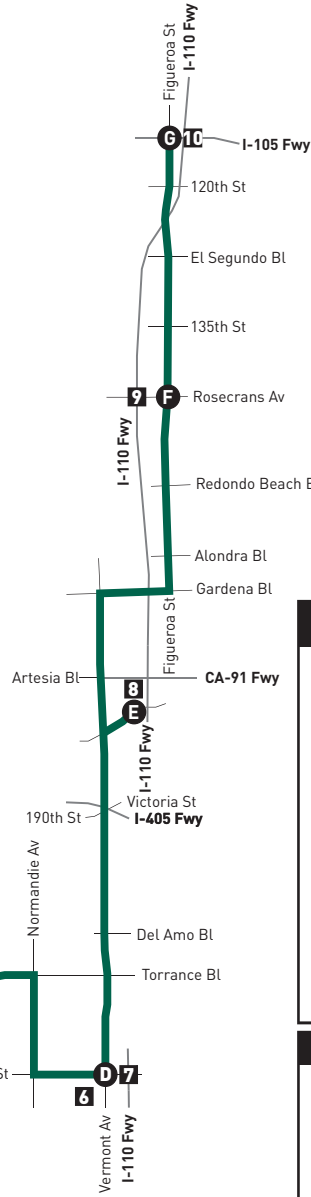

### Mary K. Giordano Regional Transit Center Connections

465 Crenshaw Blvd  
Torrance, CA 90503

### Harbor Gateway Transit Center Connections

731 W. 182nd St.  
Gardena, CA 90248

### Carson/Hawthorne Hub Connections

### Points of Interest

- 1 Carson/Hawthorne Hub**  
See Carson/Hawthorne Hub Connections map.
- 2 Del Amo Fashion Center**
- 3 Torrance Civic Center**
- 4 Torrance Courthouse**
- 5 Mary K. Giordano Regional Transit Center**  
T 1, T R3, T 4X, T 5, T 6, T 10, T 10X
- 6 Harbor-UCLA Medical Center**
- 7 Harbor Freeway/Carson Station**  
M J Line (Silver)
- 8 Harbor Gateway Transit Center**  
See Harbor Gateway Transit Center Connections map.
- 9 Rosecrans Station**  
M 125, M 550, M J Line (Silver), T 4X
- 10 Harbor Freeway Station Street Level**  
CE 448, G 1X, M 45, M 81, M 120, M 550, M C Line (Green), M J Line (Silver), O 721, T 2, T 4X