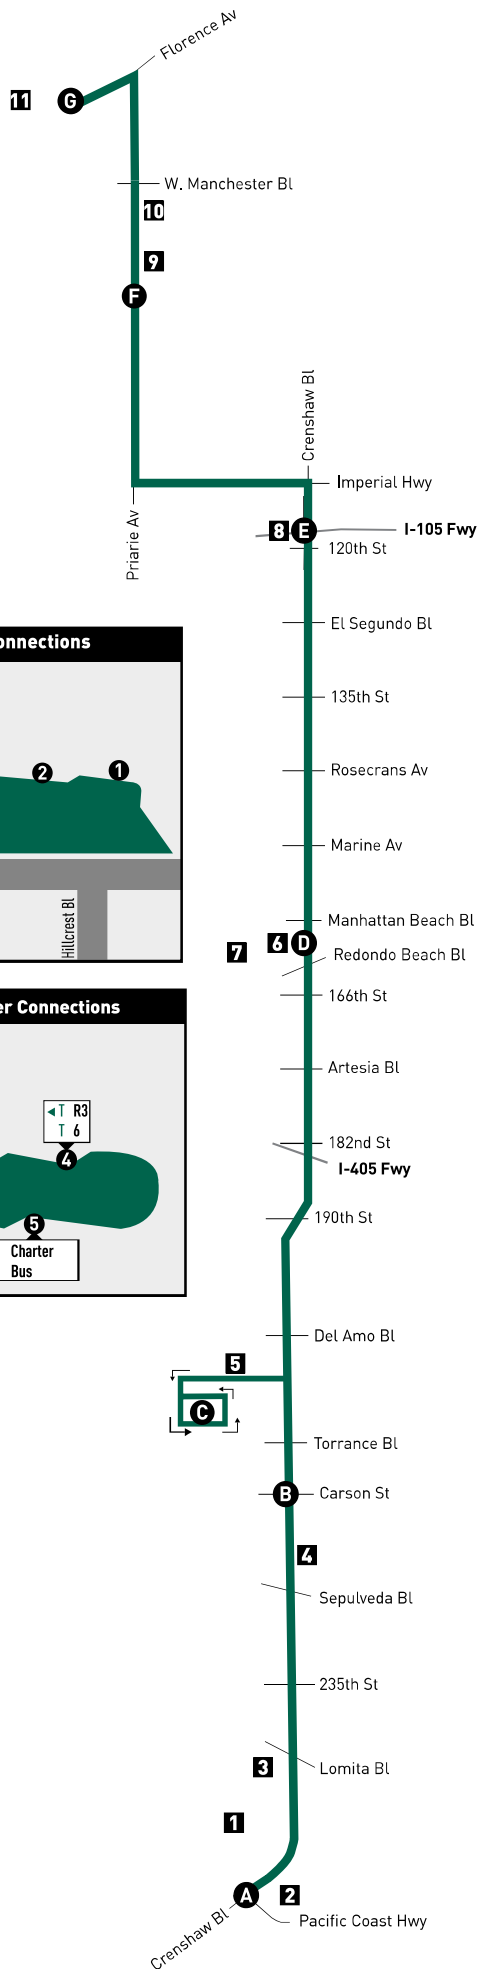

10

Special 10X service provides additional trips between the Mary K. Giordano Regional Transit Center and SoFi Stadium on National Football League game days. Visit [transit.torranceca.gov/what-s-new/sofi-special-service](http://transit.torranceca.gov/what-s-new/sofi-special-service) for more information.

**Weekdays / Entre Semana**

<b>North / Norte</b>							
A	B	C	D	E	F	G	
5:30a	5:39a	5:46a	5:59a	6:10a	6:23a	6:34a	
6:30	6:39	6:47	7:00	7:13	7:27	7:39	
7:35	7:46	7:54	8:09	8:21	8:34	8:46	
8:41	8:53	9:01	9:15	9:27	9:39	9:50	
9:42	9:53	10:00	10:14	10:26	10:39	10:50	
10:50	11:03	11:11	11:25	11:37	11:52	12:03p	
11:53	12:06p	12:14p	12:29p	12:41p	12:56p	1:07	
12:55p	1:08	1:17	1:32	1:45	1:59	2:10	
2:12	2:28	2:36	2:51	3:04	3:18	3:30	
3:22	3:38	3:47	4:02	4:15	4:29	4:40	
4:30	4:47	4:56	5:12	5:28	5:43	5:55	
5:48	5:59	6:06	6:21	6:33	6:46	6:58	
7:00	7:11	7:18	7:33	7:45	7:58	8:10	
8:07	8:17	8:25	8:39	8:50	9:03	9:14	
9:04	9:14	9:21	9:34	9:47	10:00	10:10	

**Weekdays / Entre Semana**

<b>South / Sur</b>							
G	F	E	D	C	B	A	
5:58a	6:04a	6:16a	6:28a	6:43a	6:48a	6:59a	
6:57	7:03	7:15	7:28	7:44	7:49	8:00	
8:00	8:07	8:19	8:32	8:47	8:52	9:02	
9:06	9:13	9:26	9:38	9:55	10:01	10:12	
10:10	10:16	10:30	10:42	10:58	11:03	11:14	
11:10	11:19	11:33	11:45	12:02p	12:07p	12:18p	
12:25p	12:32p	12:45p	12:57p	1:14	1:21	1:34	
1:32	1:40	1:54	2:06	2:23	2:29	2:41	
2:35	2:44	2:59	3:12	3:30	3:37	3:49	
3:54	4:02	4:18	4:30	4:47	4:53	5:05	
5:04	5:13	5:29	5:42	5:59	6:06	6:17	
6:17	6:26	6:42	6:56	7:14	7:20	7:31	
7:24	7:32	7:44	7:53	8:07	8:13	8:23	
8:34	8:42	8:54	9:03	9:17	9:23	9:33	
9:39	9:47	9:59	10:08	10:22	10:28	10:38	