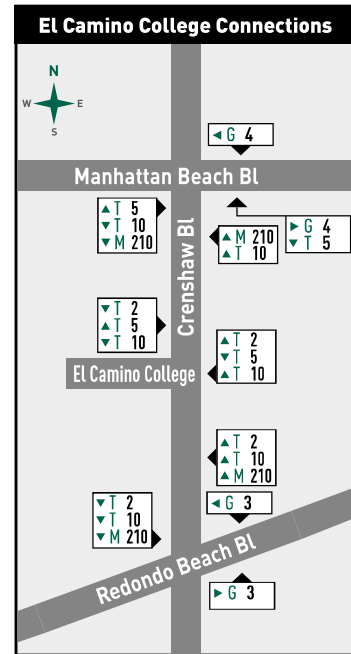

10

Special 10X service provides additional trips between the Mary K. Giordano Regional Transit Center and SoFi Stadium on National Football League game days. Visit [transit.torranceca.gov/what-s-new/sofi-special-service](http://transit.torranceca.gov/what-s-new/sofi-special-service) for more information.

**Weekdays / Entre Semana**

<b>North / Norte</b>							
A	B	C	D	E	F	G	
5:30a	5:39a	5:46a	5:59a	6:10a	6:23a	6:34a	
6:30	6:39	6:47	7:00	7:13	7:27	7:39	
7:35	7:46	7:54	8:09	8:21	8:34	8:46	
8:41	8:53	9:01	9:15	9:27	9:39	9:50	
9:42	9:53	10:00	10:14	10:26	10:39	10:50	
10:50	11:03	11:11	11:25	11:37	11:52	12:03p	
11:53	12:06p	12:14p	12:29p	12:41p	12:56p	1:07	
12:55p	1:08	1:17	1:32	1:45	1:59	2:10	
2:12	2:28	2:36	2:51	3:04	3:18	3:30	
3:22	3:38	3:47	4:02	4:15	4:29	4:40	
4:30	4:47	4:56	5:12	5:28	5:43	5:55	
5:48	5:59	6:06	6:21	6:33	6:46	6:58	
7:00	7:11	7:18	7:33	7:45	7:58	8:10	
8:07	8:17	8:25	8:39	8:50	9:03	9:14	
9:04	9:14	9:21	9:34	9:47	10:00	10:10	

**Sunday / Domingo**

G	F	E	D	C	B	A
6:10a	6:16a	6:29a	6:41a	6:54a	6:59a	7:09a
7:10	7:17	7:30	7:41	7:55	8:00	8:10
8:10	8:17	8:30	8:43	8:57	9:02	9:12
9:12	9:19	9:32	9:46	10:00	10:05	10:15
10:13	10:20	10:34	10:46	11:00	11:05	11:15
11:14	11:21	11:34	11:46	12:00p	12:05p	12:17p
12:22p	12:29p	12:43p	12:56p	1:10	1:15	1:26
1:24	1:31	1:45	1:56	2:11	2:17	2:27
2:24	2:31	2:47	2:59	3:15	3:21	3:32
3:36	3:43	3:59	4:10	4:24	4:29	4:40
4:36	4:43	4:59	5:10	5:23	5:28	5:38
5:45	5:53	6:07	6:18	6:32	6:37	6:46
6:46	6:54	7:08	7:19	7:33	7:38	7:47
7:37	7:45	7:59	8:10	8:24	8:29	8:38
8:53	9:01	9:13	9:22	9:34	9:39	9:47