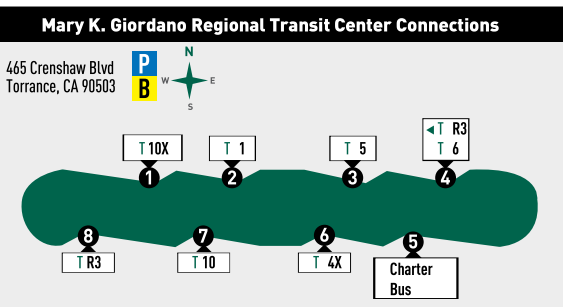

10

Special 10X service provides additional trips between the Mary K. Giordano Regional Transit Center and SoFi Stadium on National Football League game days. Visit [transit.torranceca.gov/what-s-new/sofi-special-service](http://transit.torranceca.gov/what-s-new/sofi-special-service) for more information.

**Weekdays / Entre Semana**

<b>North / Norte</b>							
A	B	C	D	E	F	G	
5:30a	5:39a	5:46a	5:59a	6:10a	6:23a	6:34a	
6:30	6:39	6:47	7:00	7:13	7:27	7:39	
7:35	7:46	7:54	8:09	8:21	8:34	8:46	
8:41	8:53	9:01	9:15	9:27	9:39	9:50	
9:42	9:53	10:00	10:14	10:26	10:39	10:50	
10:50	11:03	11:11	11:25	11:37	11:52	12:03p	
11:53	12:06p	12:14p	12:29p	12:41p	12:56p	1:07	
12:55p	1:08	1:17	1:32	1:45	1:59	2:10	
2:12	2:28	2:36	2:51	3:04	3:18	3:30	
3:22	3:38	3:47	4:02	4:15	4:29	4:40	
4:30	4:47	4:56	5:12	5:28	5:43	5:55	
5:48	5:59	6:06	6:21	6:33	6:46	6:58	
7:00	7:11	7:18	7:33	7:45	7:58	8:10	
8:07	8:17	8:25	8:39	8:50	9:03	9:14	
9:04	9:14	9:21	9:34	9:47	10:00	10:10	

**Weekdays / Entre Semana**

<b>South / Sur</b>							
G	F	E	D	C	B	A	
5:58a	6:04a	6:16a	6:28a	6:43a	6:48a	6:59a	
6:57	7:03	7:15	7:28	7:44	7:49	8:00	
8:00	8:07	8:19	8:32	8:47	8:52	9:02	
9:06	9:13	9:26	9:38	9:55	10:01	10:12	
10:10	10:16	10:30	10:42	10:58	11:03	11:14	
11:10	11:19	11:33	11:45	12:02p	12:07p	12:18p	
12:25p	12:32p	12:45p	12:57p	1:14	1:21	1:34	
1:32	1:40	1:54	2:06	2:23	2:29	2:41	
2:35	2:44	2:59	3:12	3:30	3:37	3:49	
3:54	4:02	4:18	4:30	4:47	4:53	5:05	
5:04	5:13	5:29	5:42	5:59	6:06	6:17	
6:17	6:26	6:42	6:56	7:14	7:20	7:31	
7:24	7:32	7:44	7:53	8:07	8:13	8:23	
8:34	8:42	8:54	9:03	9:17	9:23	9:33	
9:39	9:47	9:59	10:08	10:22	10:28	10:38	