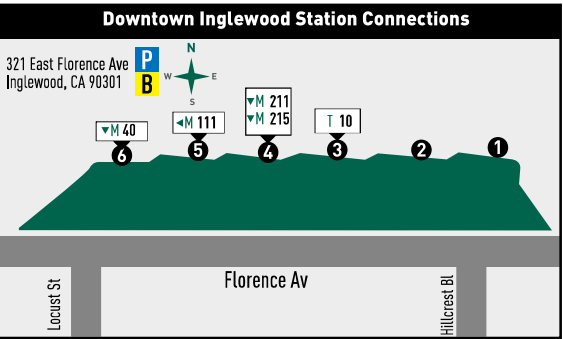

10

Special 10X service provides additional trips between the Mary K. Giordano Regional Transit Center and SoFi Stadium on National Football League game days. Visit [transit.torranceca.gov/what-s-new/sofi-special-service](http://transit.torranceca.gov/what-s-new/sofi-special-service) for more information.

**Weekdays / Entre Semana**

<b>North / Norte</b>							
A	B	C	D	E	F	G	
5:30a	5:39a	5:46a	5:59a	6:10a	6:23a	6:34a	
6:30	6:39	6:47	7:00	7:13	7:27	7:39	
7:35	7:46	7:54	8:09	8:21	8:34	8:46	
8:41	8:53	9:01	9:15	9:27	9:39	9:50	
9:42	9:53	10:00	10:14	10:26	10:39	10:50	
10:50	11:03	11:11	11:25	11:37	11:52	12:03p	
11:53	12:06p	12:14p	12:29p	12:41p	12:56p	1:07	
12:55p	1:08	1:17	1:32	1:45	1:59	2:10	
2:12	2:28	2:36	2:51	3:04	3:18	3:30	
3:22	3:38	3:47	4:02	4:15	4:29	4:40	
4:30	4:47	4:56	5:12	5:28	5:43	5:55	
5:48	5:59	6:06	6:21	6:33	6:46	6:58	
7:00	7:11	7:18	7:33	7:45	7:58	8:10	
8:07	8:17	8:25	8:39	8:50	9:03	9:14	
9:04	9:14	9:21	9:34	9:47	10:00	10:10	

**Sunday / Domingo**

G	F	E	D	C	B	A
6:10a	6:16a	6:29a	6:41a	6:54a	6:59a	7:09a
7:10	7:17	7:30	7:41	7:55	8:00	8:10
8:10	8:17	8:30	8:43	8:57	9:02	9:12
9:12	9:19	9:32	9:46	10:00	10:05	10:15
10:13	10:20	10:34	10:46	11:00	11:05	11:15
11:14	11:21	11:34	11:46	12:00p	12:05p	12:17p
12:22p	12:29p	12:43p	12:56p	1:10	1:15	1:26
1:24	1:31	1:45	1:56	2:11	2:17	2:27
2:24	2:31	2:47	2:59	3:15	3:21	3:32
3:36	3:43	3:59	4:10	4:24	4:29	4:40
4:36	4:43	4:59	5:10	5:23	5:28	5:38
5:45	5:53	6:07	6:18	6:32	6:37	6:46
6:46	6:54	7:08	7:19	7:33	7:38	7:47
7:37	7:45	7:59	8:10	8:24	8:29	8:38
8:53	9:01	9:13	9:22	9:34	9:39	9:47