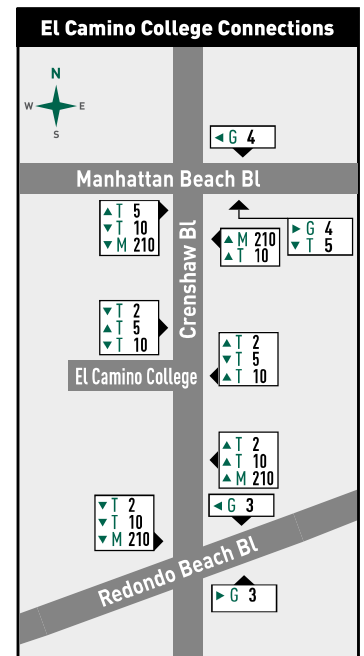

Legend	
	Line 2
	Line 2 Timepoint
	Northbound
	Eastbound
	Westbound
	Southbound
	Beach Cities Transit
	Commuter Express
	GTrans
	Lawndale Beat
	Metro
	OCTA
	Torrance Transit

Points of Interest	
1	Del Amo Mall
2	Little Company of Mary Hospital
3	Torrance Civic Center
4	South Bay Galleria
5	Redondo Beach Transit Center See Redondo Beach Transit Center Connections map
6	El Camino College See El Camino College Connections map

Weekdays / Entre Semana

North / Norte
 Mabrona Av at Carson St
 Anza Av at Torrance Bl
 Redondo Beach Transit Center
 Crenshaw Bl at El Camino College

A	B	C	D
6:14a	6:20a	6:31a	6:46a
7:24	7:31	7:45	8:00
8:37	8:44	8:59	9:14
9:59	10:06	10:22	10:40
11:12	11:19	11:35	11:53
12:28p	12:35p	12:51p	1:09p
1:56	2:04	2:20	2:37
3:09	3:17	3:34	3:51
4:26	4:34	4:51	5:08
6:02	6:10	6:27	6:44
7:06	7:13	7:28	7:43
8:19	8:26	8:41	8:56
9:48	9:55	10:10	10:25

Weekdays / Entre Semana

South / Sur
 Crenshaw Bl at El Camino College
 Redondo Beach Transit Center (Bay 9)
 Torrance Bl at Anza Av
 Mabrona Av at Carson St

D	C	B	A
6:26a	6:41a	6:53a	6:59a
7:40	7:55	8:07	8:13
9:01	9:17	9:28	9:34
10:14	10:30	10:41	10:47
11:27	11:43	11:56	12:02p
12:54p	1:11p	1:24p	1:30
2:07	2:24	2:37	2:43
3:26	3:41	3:54	4:00
4:58	5:14	5:27	5:33
6:08	6:23	6:35	6:41
7:21	7:36	7:48	7:54
8:52	9:07	9:17	9:23