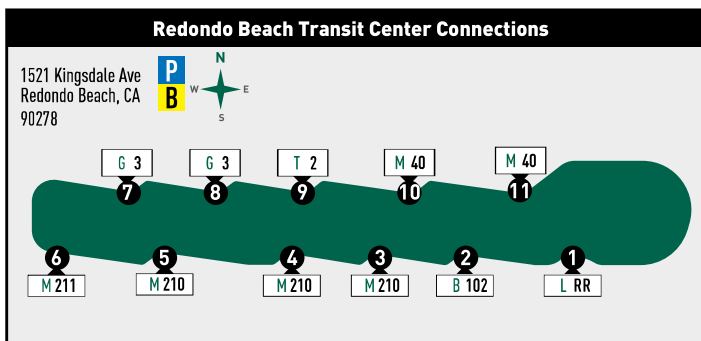

Legend	
	Line 2
	Line 2 Timepoint
	Northbound
	Eastbound
	Westbound
	Southbound
	Beach Cities Transit
	Commuter Express
	GTrans
	Lawndale Beat
	Metro
	OCTA
	Torrance Transit

Points of Interest	
1	Del Amo Mall
2	Little Company of Mary Hospital
3	Torrance Civic Center
4	South Bay Galleria
5	Redondo Beach Transit Center See Redondo Beach Transit Center Connections map
6	El Camino College See El Camino College Connections map

Weekdays / Entre Semana

North / Norte
 Mabrona Av at Carson St
 Anza Av at Torrance Bl
 Redondo Beach Transit Center
 Crenshaw Bl at El Camino College

A	B	C	D
6:14a	6:20a	6:31a	6:46a
7:24	7:31	7:45	8:00
8:37	8:44	8:59	9:14
9:59	10:06	10:22	10:40
11:12	11:19	11:35	11:53
12:28p	12:35p	12:51p	1:09p
1:56	2:04	2:20	2:37
3:09	3:17	3:34	3:51
4:26	4:34	4:51	5:08
6:02	6:10	6:27	6:44
7:06	7:13	7:28	7:43
8:19	8:26	8:41	8:56
9:48	9:55	10:10	10:25

Weekdays / Entre Semana

South / Sur
 Crenshaw Bl at El Camino College
 Redondo Beach Transit Center (Bay 9)
 Torrance Bl at Anza Av
 Mabrona Av at Carson St

D	C	B	A
6:26a	6:41a	6:53a	6:59a
7:40	7:55	8:07	8:13
9:01	9:17	9:28	9:34
10:14	10:30	10:41	10:47
11:27	11:43	11:56	12:02p
12:54p	1:11p	1:24p	1:30
2:07	2:24	2:37	2:43
3:26	3:41	3:54	4:00
4:58	5:14	5:27	5:33
6:08	6:23	6:35	6:41
7:21	7:36	7:48	7:54
8:52	9:07	9:17	9:23