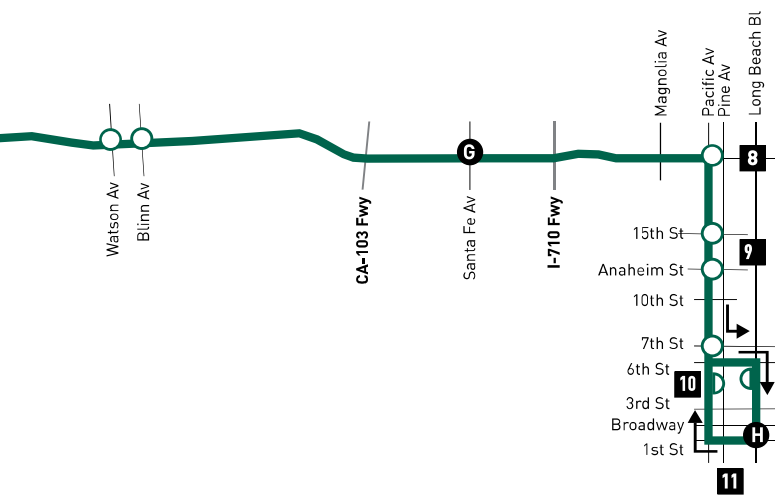

Points of Interest	
1	Redondo Beach Pier T 7, B 102, B 109
2	Little Company of Mary Hospital
3	Carson/Hawthorne Hub See Carson/Hawthorne Hub Connections map.
4	Del Amo Mall
5	Harbor-UCLA Medical Center
6	Harbor Freeway/Carson Station M J Line (Silver)
7	Carson Civic Center
8	Pacific Coast Hwy Station M A Line (Blue)
9	Anaheim Station M A Line (Blue)
10	Pacific Station M A Line (Blue)
11	Downtown Long Beach Station See Downtown Long Beach Station Connections map.

Legend	
	Local 3
	Local 3 Timepoint
	Eastbound Local 3 Stop
	Westbound Local 3 & Stop
	Metro A Line (Blue) Station
	Park & Ride Lot
	Bike Facilities Available
	Bike Station
	Northbound
	Eastbound
	Westbound
	Southbound
	Beach Cities Transit
	Commuter Express
	GTrans
	Long Beach Transit
	Metro
	Torrance Transit

Table with 8 columns (A-H) and 40 rows of departure times for Saturday East/Este route.

Saturday / Sabado

West / Oeste
Downtown Long Beach Station (Shelter A)
Pacific Coast Hwy at Santa Fe Av
Pacific Coast Hwy at Avalon Bl
Main St at Sepulveda Bl
Carson St at Avalon Bl
Carson St at Western Av
Carson St at Del Amo Circle Bl
Rebunho Beach Pier

Table with 8 columns (H-A) and 40 rows of departure times for Sunday West/Oeste route.