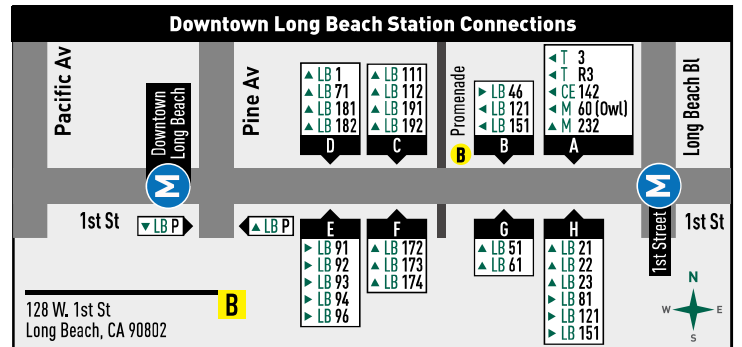

Points of Interest	
1	Redondo Beach Pier T 7, B 102, B 109
2	Little Company of Mary Hospital
3	Carson/Hawthorne Hub See Carson/Hawthorne Hub Connections map.
4	Del Amo Mall
5	Harbor-UCLA Medical Center
6	Harbor Freeway/Carson Station M J Line (Silver)
7	Carson Civic Center
8	Pacific Coast Hwy Station M A Line (Blue)
9	Anaheim Station M A Line (Blue)
10	Pacific Station M A Line (Blue)
11	Downtown Long Beach Station See Downtown Long Beach Station Connections map.

Legend	
	Local 3
	Local 3 Timepoint
	Eastbound Local 3 Stop
	Westbound Local 3 & Stop
	Metro A Line (Blue) Station
	Park & Ride Lot
	Bike Facilities Available
	Bike Station
	Northbound
	Eastbound
	Westbound
	Southbound
	Beach Cities Transit
	Commuter Express
	GTrans
	Long Beach Transit
	Metro
	Torrance Transit

Table with 8 columns (A-H) and 40 rows of departure times for Saturday East/Este route.

Saturday / Sabado

West / Oeste
Downtown Long Beach Station (Shelter A)
Pacific Coast Hwy at Santa Fe Av
Pacific Coast Hwy at Avalon Bl
Main St at Sepulveda Bl
Carson St at Avalon Bl
Carson St at Western Av
Carson St at Del Amo Circle Bl
Rebunho Beach Pier